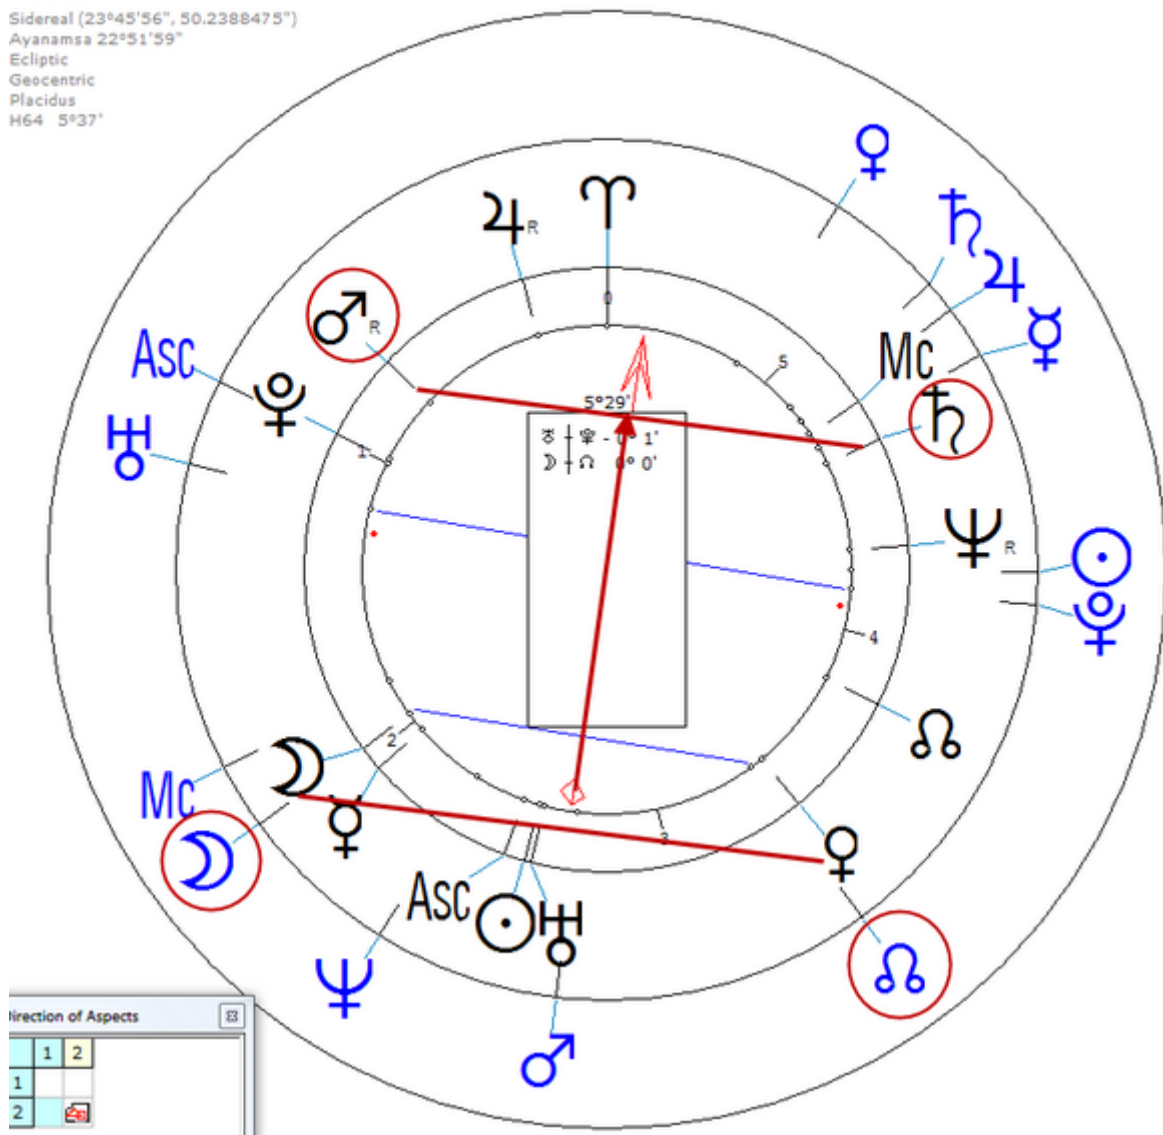

Venner, Dominique

16 April 1935 at 09:30 (= 09:30 AM)Paris, France, 48n52, 2e20

French historian, journalist and essayist.

<https://www.astro.com/astro-databank/Venner,_Dominique>

On 21 May 2013, Venner committed suicide inside the cathedral of 'Notre Dame de Paris.'

Progressed Lunar Return (Harmonic 64)

Lunar $\text{♁}/\text{♁} = \text{♂}_n/\text{♁}_n$

Venner, Dominique

16 April 1935 Tue 9:30 (GMT+1) 48n52 2e20
Paris, France

Sidereal (23°45'56", 50.2388475")
Ayanamsa 22°51'59"
Ecliptic
Geocentric
Placidus
H64 5°37'